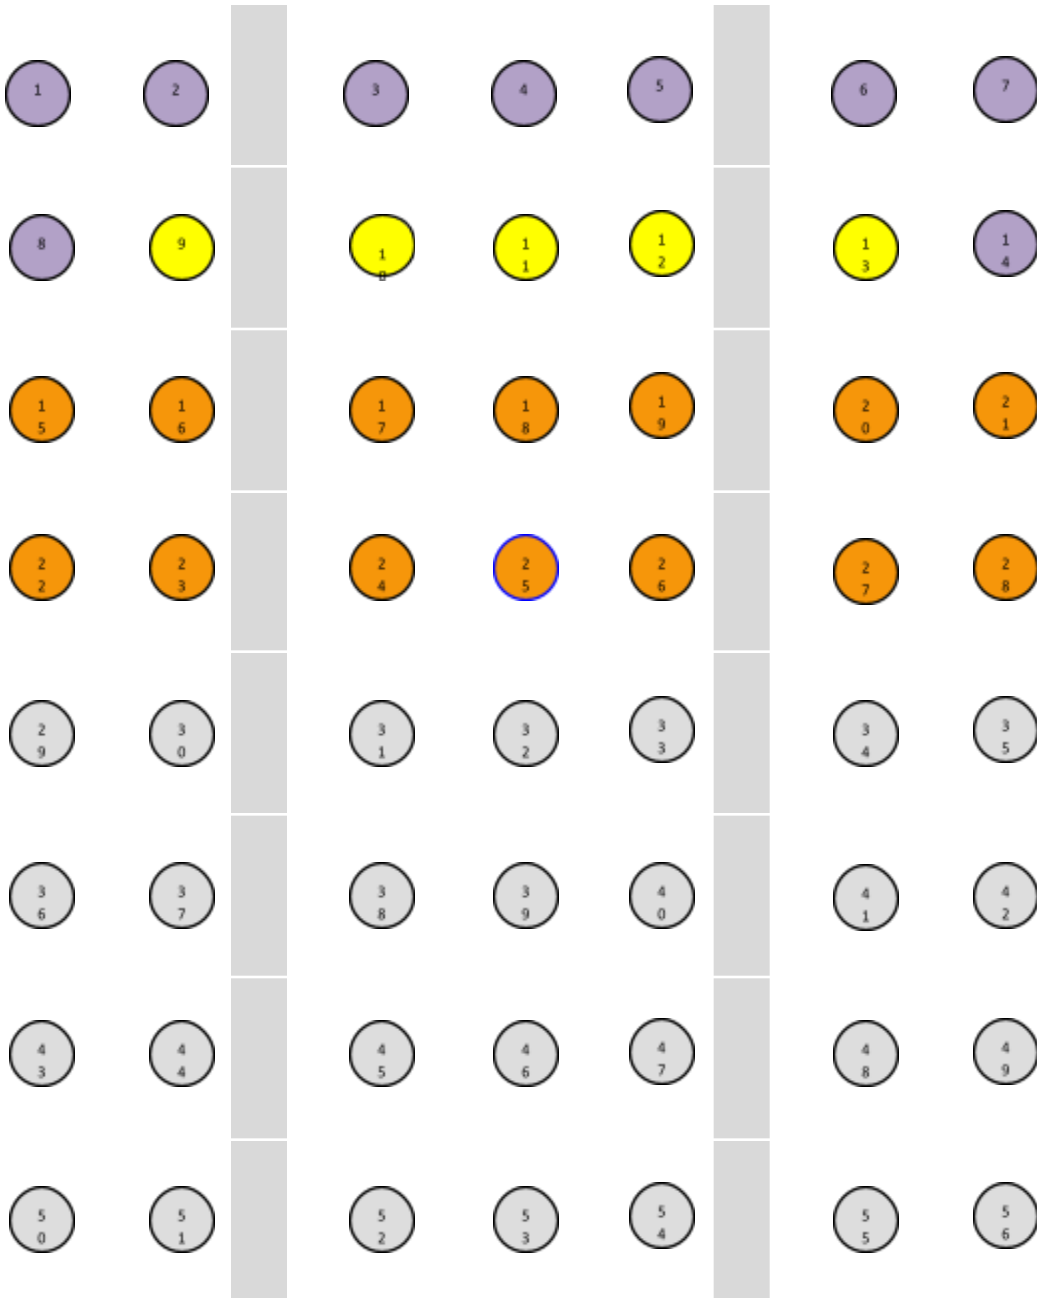

**TET FESTIVAL 2023 DAY TIME SHOW
FLOOR PLAN**

STAGE

VIP INVITATION ROW 1 - (SEAT 1 TO 24)

VIP INVITATION ROW 2 - (SEAT 25 TO 48)