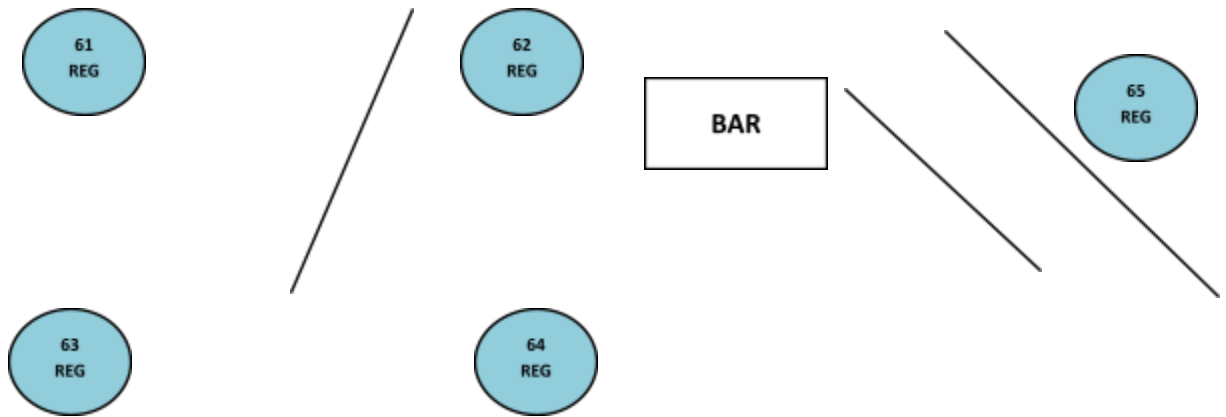

TET FESTIVAL 2023
EVENING DANCE
STAGE

Singer
&
Band

VIP: 03, 04, 05, 10, 11, 12

COMPLIMENT: 07

PLATINUM: 01, 02, 06, 08, 09, 13, 14, 15, 16, 17, 18, 19, 20, 21, 23, 24, 25, 26, 30, 31, 36, 37

GOLD: 22, 27, 28, 29, 32, 33, 34, 35, 38, 39, 40, 41, 42, 43, 44, 45, 46, 47, 48, 49, 50, 51, 52, 53, 55, 56, 57, 58, 59, 60,

REGULAR: 54, 61, 62, 63, 64, 65.