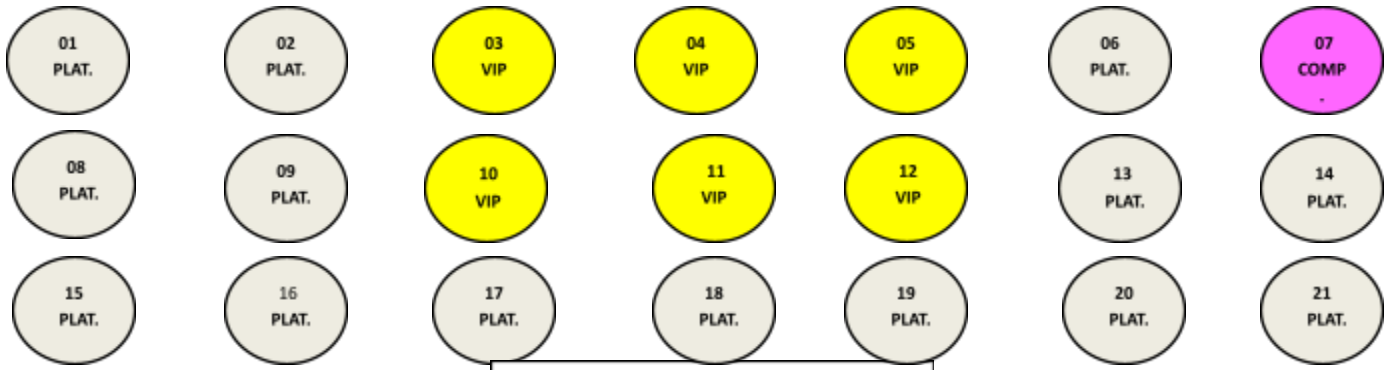

TET FESTIVAL 2023
EVENING DANCE
STAGE

Singer
&
Band

VIP: 03, 04, 05, 10, 11, 12

COMPLIMENT: 07

PLATINUM: 01, 02, 06, 08, 09, 13, 14, 15, 16, 17, 18, 19, 20, 21, 23, 24, 25, 26, 30, 31, 36, 37

GOLD: 22, 27, 28, 29, 32, 33, 34, 35, 38, 39, 40, 41, 42, 43, 44, 45, 46, 47, 48, 49, 50, 51, 52, 53, 55, 56, 57, 58, 59, 60,

REGULAR: 54, 61, 62, 63, 64, 65.