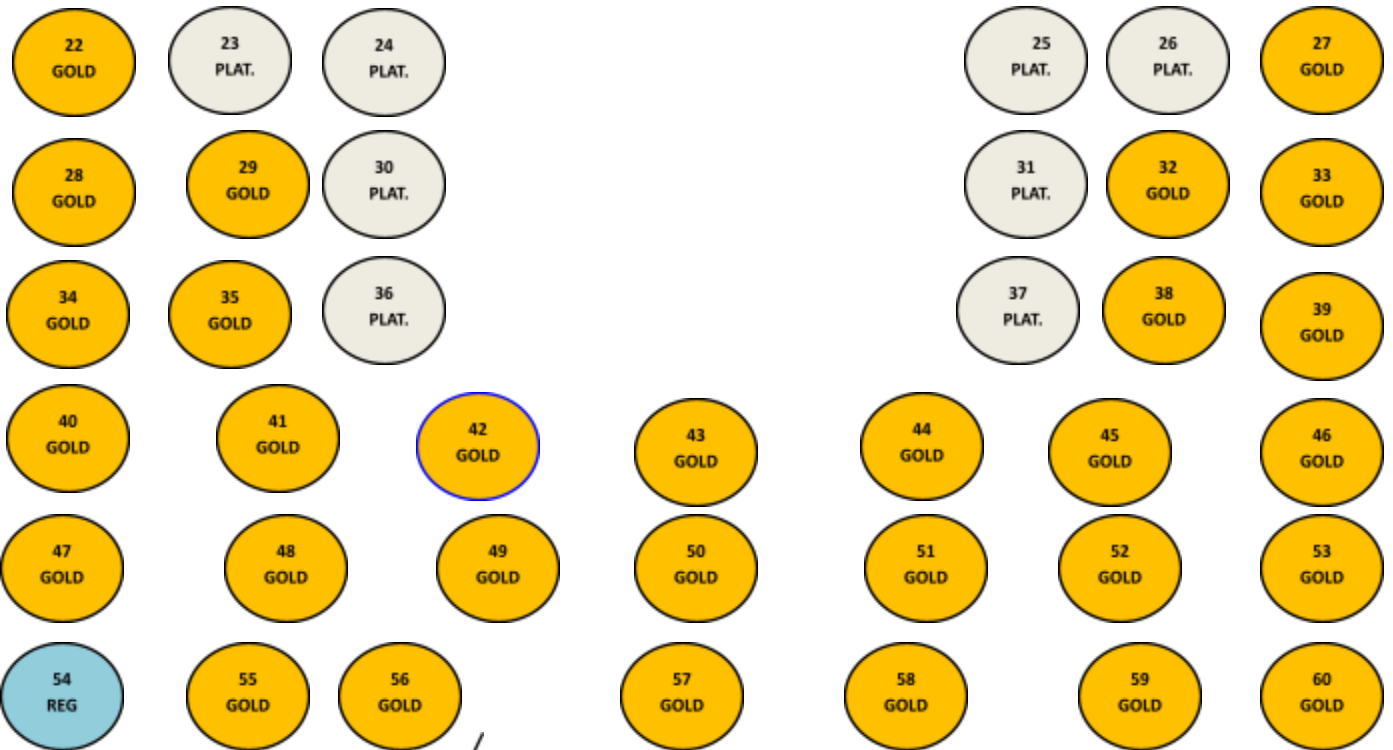

TET FESTIVAL 2023
EVENING DANCE
STAGE

Singer
&
Band

VIP: 03, 04, 05, 10, 11, 12

COMPLIMENT: 07

PLATINUM: 01, 02, 06, 08, 09, 13, 14, 15, 16, 17, 18, 19, 20, 21, 23, 24, 25, 26, 30, 31, 36, 37

GOLD: 22, 27, 28, 29, 32, 33, 34, 35, 38, 39, 40, 41, 42, 43, 44, 45, 46, 47, 48, 49, 50, 51, 52, 53, 55, 56, 57, 58, 59, 60,

REGULAR: 54, 61, 62, 63, 64, 65.